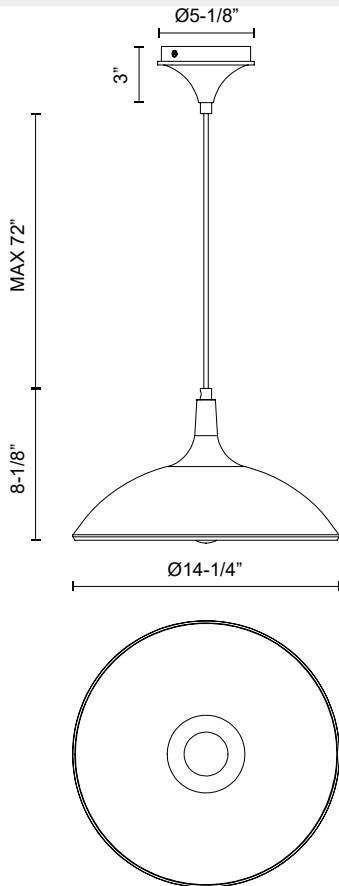

alora mood

P. 1.855.855.8926

CANADA: 19054 28TH Avenue Surrey - BC V3Z 6M3

USA: 3035 E. Lone Mountain Rd - Las Vegas, NV, 89081

ABEL PD627914

FIXTURE DIMENSIONS	D14-1/4" x H8-1/8"
LAMP TYPE	E26
MAX WATTAGE	60W
BULB QTY	1
BULBS INCLUDED	No
VOLTAGE	120V
SHADE DIMENSIONS	D14-1/4" x H7-1/2"
MATERIAL	Aluminum
WIRE LENGTH	72"
MINIMUM HANG HEIGHT	14"
SLOPED CEILING ADAPTABLE	Yes
LOCATION	Dry
CANOPY DIMENSIONS	D5-1/8" x H3"
BRAND	Alora Mood

[D - Diameter, L - Length, W - Width, H - Height, E - Extension]

AVAILABLE FINISHES:

PD627914BG
Brushed Gold

PD627914MB
Matte Black

PD627914WH
White

*For complete warranty terms, please visit: www.aloralighting.com/warranty