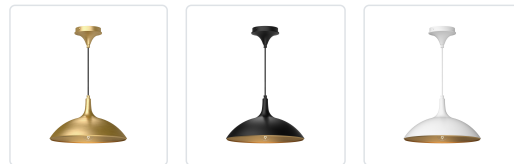

alora mood

P. 1.855.855.8926

CANADA: 19054 28TH Avenue Surrey - BC V3Z 6M3

USA: 3035 E. Lone Mountain Rd - Las Vegas, NV, 89081

ABEL PD627914

FIXTURE DIMENSIONS	D14-1/4" x H8-1/8"
LAMP TYPE	E26
MAX WATTAGE	60W
BULB QTY	1
BULBS INCLUDED	No
VOLTAGE	120V
SHADE DIMENSIONS	D14-1/4" x H7-1/2"
MATERIAL	Aluminum
WIRE LENGTH	72"
MINIMUM HANG HEIGHT	14"
SLOPED CEILING ADAPTABLE	Yes
LOCATION	Dry
CANOPY DIMENSIONS	D5-1/8" x H3"
BRAND	Alora Mood

[D - Diameter, L - Length, W - Width, H - Height, E - Extension]

AVAILABLE FINISHES:

PD627914BG
Brushed Gold

PD627914MB
Matte Black

PD627914WH
White

*For complete warranty terms, please visit: www.aloralighting.com/warranty